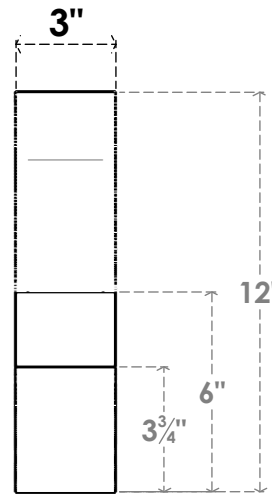

ITEM NUMBER: BRCPO030X12000X12000RID

3"W X 12"D X 12"H RIDGEWOOD ARCHITECTURAL GRADE PVC OPEN BRACE

SIDE PROFILE

FRONT PROFILE

ISOMETRIC

EKENA MILLWORK
2300 WEST MAIN ST.
CLARKSVILLE, TX 75426
TOLL FREE: 866-607-0453
WWW.EKENAMILLWORK.COM