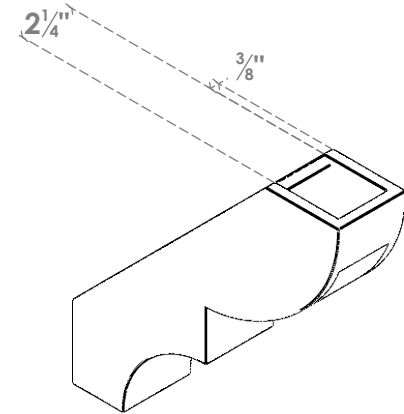

ITEM NUMBER: BRCPO030X12000X12000RID

3"W X 12"D X 12"H RIDGEWOOD ARCHITECTURAL GRADE PVC OPEN BRACE

SIDE PROFILE

FRONT PROFILE

ISOMETRIC

EKENA MILLWORK
2300 WEST MAIN ST.
CLARKSVILLE, TX 75426
TOLL FREE: 866-607-0453
WWW.EKENAMILLWORK.COM