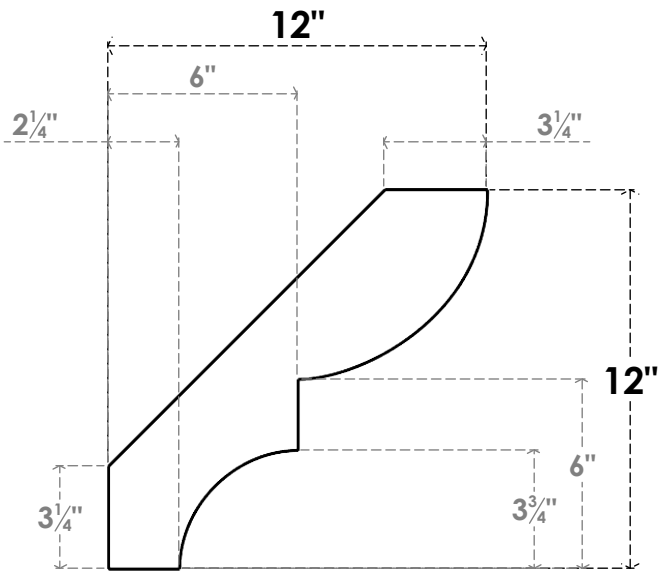

ITEM NUMBER: BRCPO030X12000X12000RID

3"W X 12"D X 12"H RIDGEWOOD ARCHITECTURAL GRADE PVC OPEN BRACE

SIDE PROFILE

FRONT PROFILE

ISOMETRIC

EKENA MILLWORK
2300 WEST MAIN ST.
CLARKSVILLE, TX 75426
TOLL FREE: 866-607-0453
WWW.EKENAMILLWORK.COM